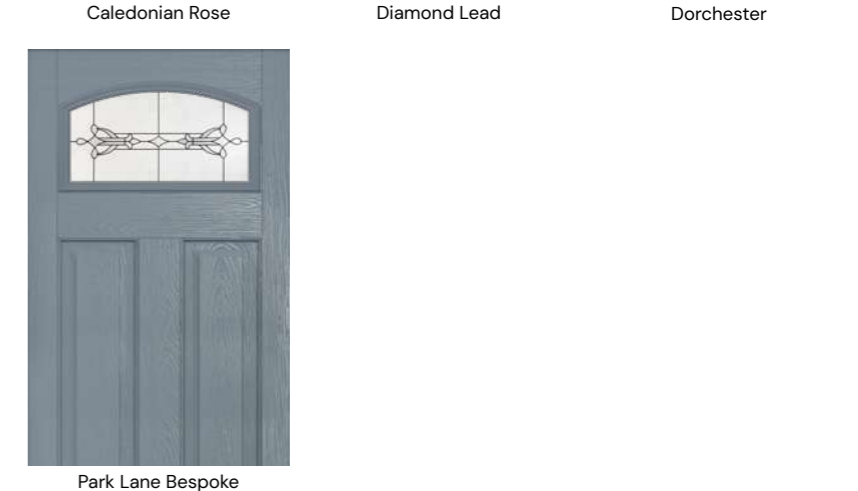

Art Deco

- Beeston
- Flint 4
- Harlech
- Ludlow
- Nottingham

London

Glass Size - 558mm width x 254mm height.
Deduct 30mm from the above unit sizes for visible glass area.

- Caledonian Rose
- Diamond Lead
- Dorchester
- Park Lane Bespoke