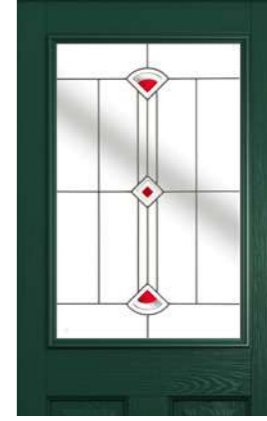

Glass Size – 558mm width x 914mm height.
Deduct 30mm from the above unit sizes for visible glass area.

Quad (Red)