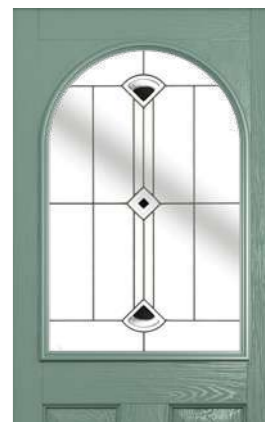

Quad (Black)