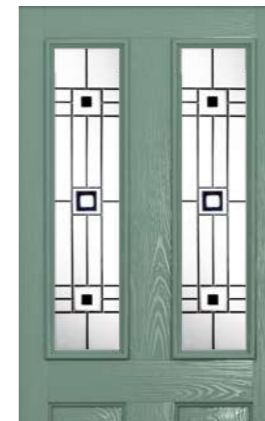

Conway 1/3

Door Style: Conway 3
Glass Style: CTB 12.3

Ludlow

Glass Size - 203mm width x 914mm height.
Deduct 30mm from the above unit sizes for visible glass area.

Abstract *	✓	Modena *	✓
Brilliante *	✓	Park Lane Bespoke	✓
Caledonian Rose (handed)	✓	Potomac	✓
CFT 2.2	☒	Prairie *	✓
Clarity *	✓	Quad (Black)	☒
CTB 17.2	☒	Quad (Blue)	☒
CTB 19.2	☒	Quad (Grey)	☒
CTL 31.2B	☒	Quad (Red)	☒
Diamond (Black & White)	☒	Reflections *	✓
Diamond (Black)	☒	Simplicity *	✓
Diamond (Butterscotch)	☒	Square Lead	☒
Diamond (Red)	☒	The Victorian	✓
Diamond Lead	☒	Trio Square (Red)	☒
Dorchester	✓	Trio Square (Black)	☒
Elegance *	✓	Trio Square (Blue)	☒
Etched Squares	✓	Trio Square (Grey)	☒
Jewel	☒	Zinc Art Star	✓
Linear	✓		
Lonon Etch Border	✓		
Matrix *	✓		

* Triple Glazed ☒ Backing glass required

CFT 2.2