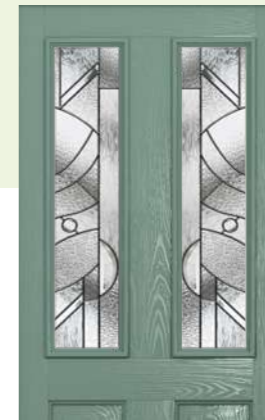

Conway 1/3

Door Style: Conway 3
Glass Style: CTB 12.3

Ludlow

Glass Size - 203mm width x 914mm height.
Deduct 30mm from the above unit sizes for visible glass area.

Abstract *	✓	Modena *	✓
Brilliante *	✓	Park Lane Bespoke	✓
Caledonian Rose (handed)	✓	Potomac	✓
CFT 2.2	☒	Prairie *	✓
Clarity *	✓	Quad (Black)	☒
CTB 17.2	☒	Quad (Blue)	☒
CTB 19.2	☒	Quad (Grey)	☒
CTL 31.2B	☒	Quad (Red)	☒
Diamond (Black & White)	☒	Reflections *	✓
Diamond (Black)	☒	Simplicity *	✓
Diamond (Butterscotch)	☒	Square Lead	☒
Diamond (Red)	☒	The Victorian	✓
Diamond Lead	☒	Trio Square (Red)	☒
Dorchester	✓	Trio Square (Black)	☒
Elegance *	✓	Trio Square (Blue)	☒
Etched Squares	✓	Trio Square (Grey)	☒
Jewel	☒	Zinc Art Star	✓
Linear	✓		
Lonon Etch Border	✓		
Matrix *	✓		

* Triple Glazed ☒ Backing glass required

Abstract