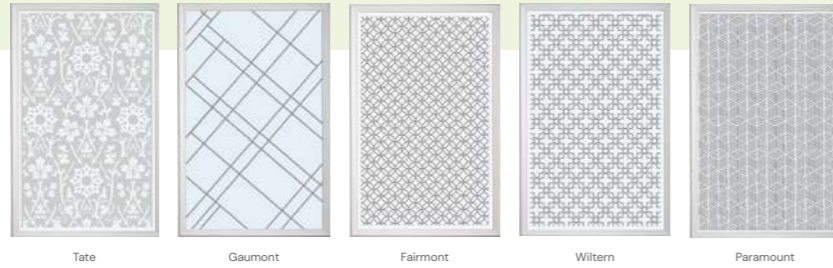

Liquid lead and glass / tiles - Diamond, Quad, Square, CRL, Jewel.

Liquid lead, sandblast and stainless / glass tiles - With all of the above, a Pilkington backing glass should be selected. Matrix, Modena, Potomac, Royale, Clarity, Elegance, Prairie, Simplicity, Brilliance, Abstract, Reflections - Are all triple glazed and have no optional backing glass.

Art Deco

- Beeston
- Flint 4
- Harlech
- Ludlow
- Nottingham

London

Glass Size - 558mm width x 254mm height.
Deduct 30mm from the above unit sizes for visible glass area.

- Caledonian Rose
- Diamond Lead
- Dorchester
- Park Lane Bespoke