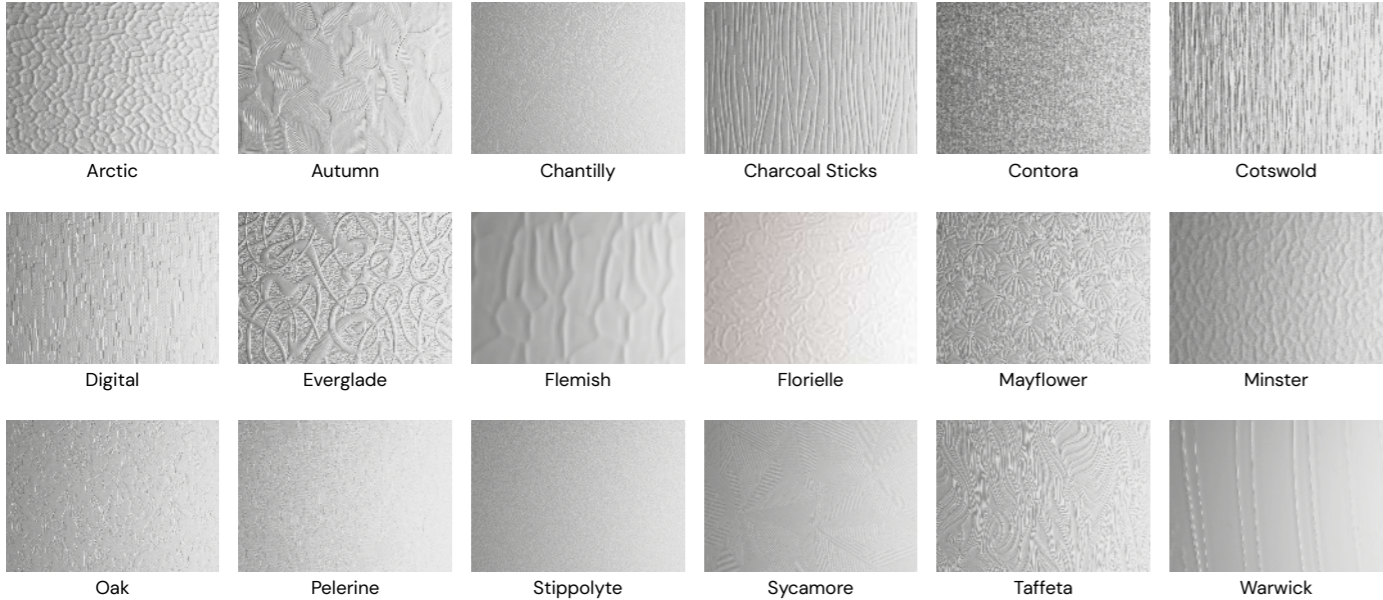

Backing Glass

Glass Opacity

Privacy levels:

Level 1 ■ Level 2 ■ Level 3 ■ Level 4 ■ Level 5 ■