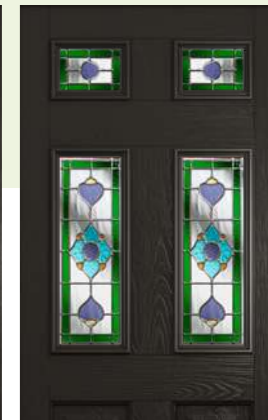

Dorchester