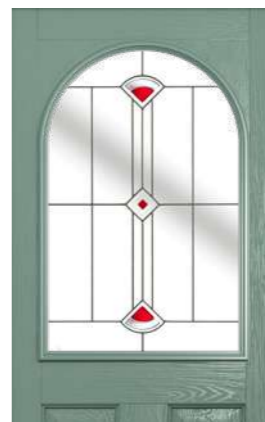

Stafford

Glass Size – 558mm width x 914mm height.
Deduct 30mm from the above unit sizes for visible glass area.

Abstract *	✓	Trio Square (Blue)	☒	✓
Brilliante *	✓	Trio Square (Grey)	☒	✓
Clarity *	✓	Zinc Art Star	✓	✓
Diamond (Black & White)	☒	✓		
Diamond (Black)	☒	✓		
Diamond (Butterscotch)	☒	✓		
Diamond (Red)	☒	✓		
Diamond Lead	☒	✓		
Elegance *	✓			
Modena *	✓			
Quad (Black)	☒	✓		
Quad (Blue)	☒	✓		
Quad (Grey)	☒	✓		
Quad (Red)	☒	✓		
Reflections *	✓			
Royale *	✓			
Simplicity *	✓			
Square Lead	☒	✓		
Trio Square (Red)	☒	✓		
Trio Square (Black)	☒	✓		

Quad (Red)

* Triple Glazed ☒ Backing glass required