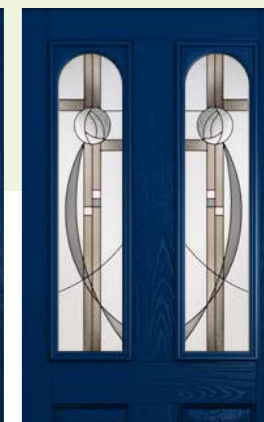

Caledonian Rose (handed)