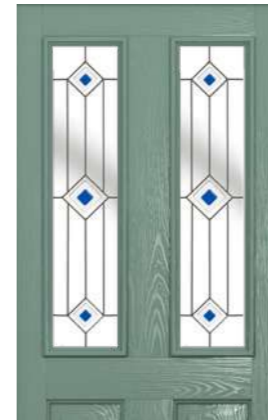

Trio Square (Blue)