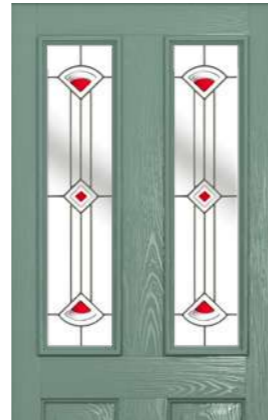

Quad (Red)

Glass Size - 203mm width x 914mm height.
Deduct 30mm from the above unit sizes for visible glass area.