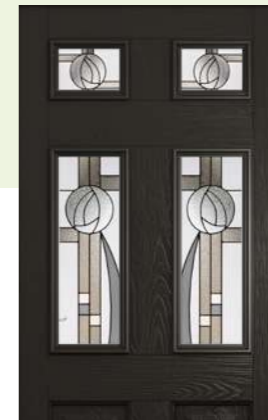

Caledonian Rose (handed)