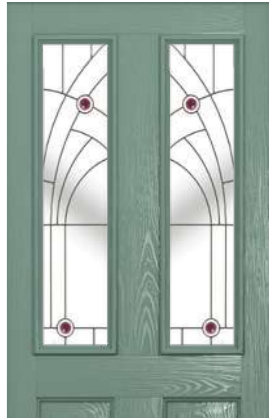

Glass Size – 203mm width x 914mm height.
Deduct 30mm from the above unit sizes for visible glass area.

Jewel