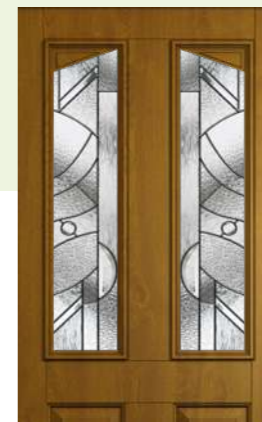

Nottingham

Harlech

Glass Size – 203mm width x 914mm height.
Deduct 30mm from the above unit sizes for visible glass area.

Abstract *	✓	Quad (Grey)	☒	✓
Brilliante *	✓	Quad (Red)	☒	✓
Caledonian Rose (handed)	✓	Reflections *		✓
CFT 2.2	☒	Simplicity *		✓
Clarity *	✓	Square Lead	☒	✓
CTB 17.2	☒	Trio Square (Red)	☒	✓
CTB 19.2	☒	Trio Square (Black)	☒	✓
CTL 31.2B	☒	Trio Square (Blue)	☒	✓
Diamond (Black & White)	☒	Trio Square (Grey)	☒	✓
Diamond (Black)	☒	Zinc Art Star		✓
Diamond (Butterscotch)	☒			✓
Diamond (Red)	☒			✓
Diamond Lead	☒			✓
Elegance *	✓			
Jewel	☒			✓
Park Lane Bespoke	✓			
Potomac	✓			
Prairie *	✓			
Quad (Black)	☒			✓
Quad (Blue)	☒			✓

* Triple Glazed ☒ Backing glass required

Abstract