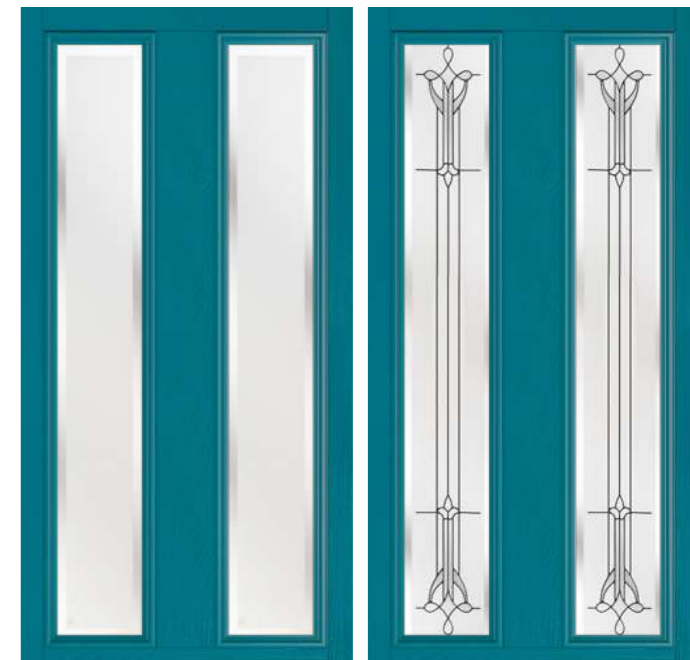

Art Deco

- Beeston
- Flint 4
- Harlech
- Ludlow
- Nottingham

London

Glass Size - 558mm width x 254mm height.
Deduct 30mm from the above unit sizes for visible glass area.

- Caledonian Rose
- Diamond Lead
- Dorchester
- Park Lane Bespoke

Backing glass required

Alnwick

Glass Size – 558mm width x 1219mm height.
Deduct 30mm from the above unit sizes for visible glass area.

Diamond Lead	✓
Modena *	✓
Park Lane Bespoke	✓

Diamond Lead

Modena

Park Lane Bespoke

* Triple Glazed

Edinburgh

Glass Size – 203mm width x 1219mm height.
Deduct 30mm from the above unit sizes for visible glass area.

London Etch Border	✓
Park Lane Bespoke	✓

London Etch Border

Park Lane Bespoke