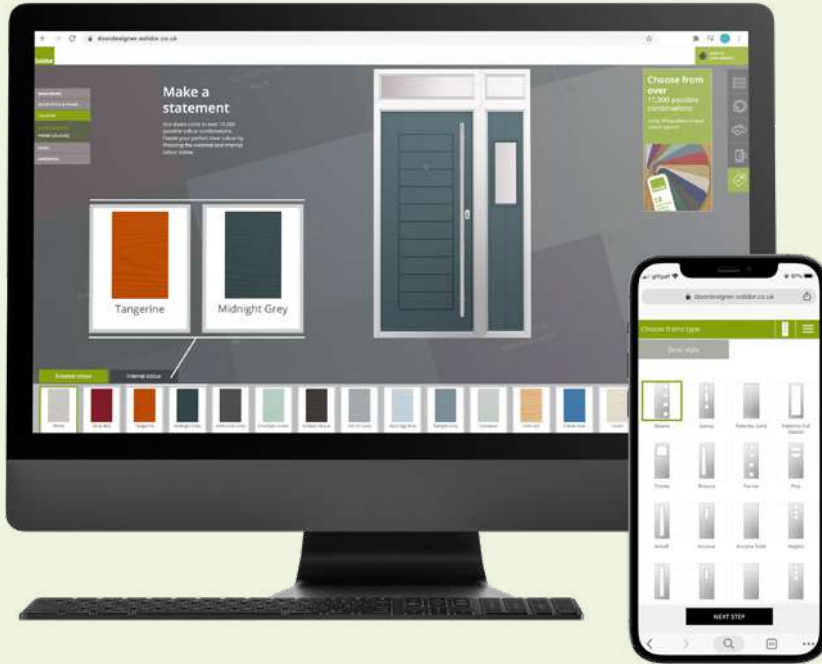

Etched Squared

Linear

Matrix

* Triple Glazed

Brescia

Glass is situated on the hinge side.

Etched Squared	✓
Linear	✓
Matrix *	✓

Etched Squared

Linear

Matrix

www.doordesigner.solidor.co.uk

01782 847 300 | Solidor.co.uk