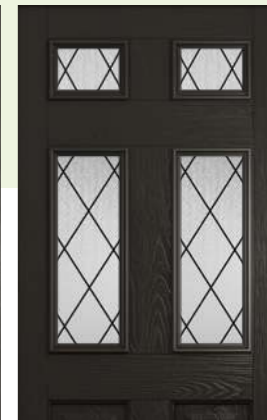

Diamond Lead