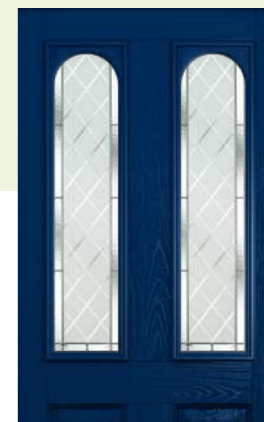

Brilliante