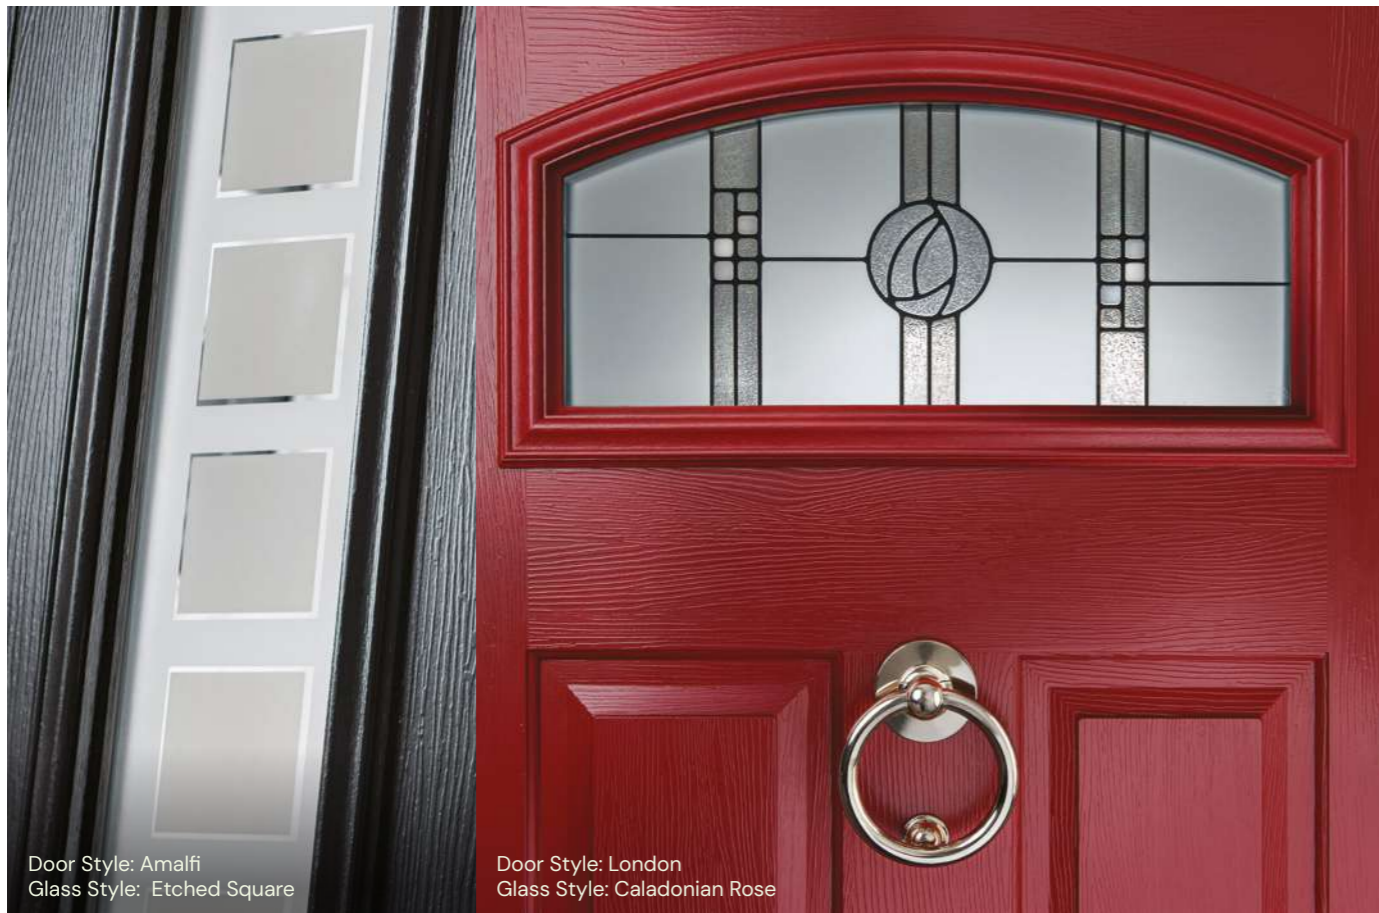

Black Star

Bullseye

Clear Star

London Etch Border

Square (Butterscotch)

Square (Sea Green)

☒ Backing glass required

* Triple Glazed