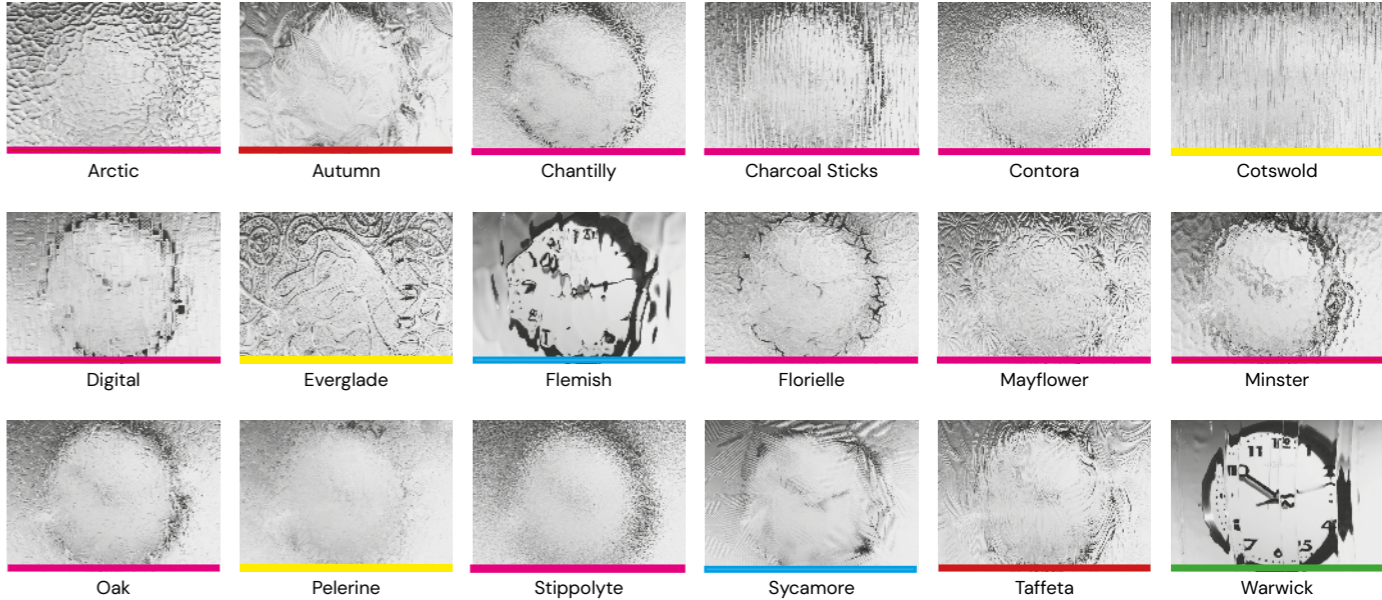

Reflections

Simplicity

Square Lead

Victorian

Trio Square (Red)

Trio Square (Black)

Trio Square (Blue)

Trio Square (Grey)

Zinc Art Star

Backing Glass

Glass Opacity

Privacy levels:

Level 1 ■ Level 2 ■ Level 3 ■ Level 4 ■ Level 5 ■

Nottingham

Glass Size – 203mm width x 914mm height.
Deduct 30mm from the above unit sizes for visible glass area.