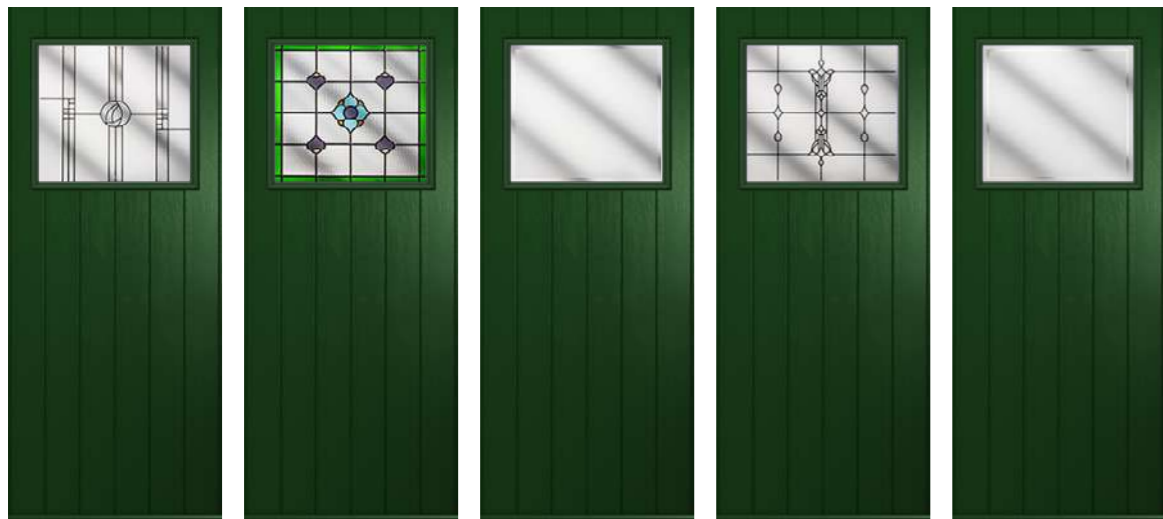

Potomac

Monza

Glass Size – 203mm width x 1219mm height.
Deduct 30mm from the above unit sizes for visible glass area.

Modena *	✓
Park Lane Bespoke	✓
Potomac	✓
Reflections *	✓

Modena

Park Lane Bespoke

Potomac

Reflections

* Triple Glazed

Trieste

Glass Size – 558mm width x 583mm height.
Deduct 30mm from the above unit sizes for visible glass area.

Caledonian Rose	✓	Park Lane Bespoke	✓
Dorchester	✓	The Victorian	✓
London Etch	✓		

Caledonian Rose

Dorchester

London Etch

Park Lane Bespoke

The Victorian

Amalfi

Across both styles: Glass Size – 177mm width x 1625mm height.
Deduct 30mm from the above unit sizes for visible glass area.

Etched Squared	✓
Linear	✓
Matrix *	✓