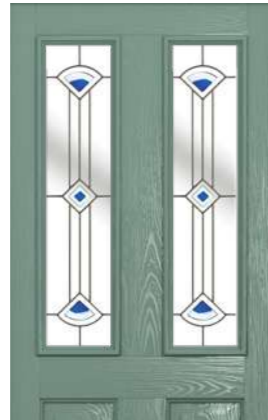

Quad (Blue)