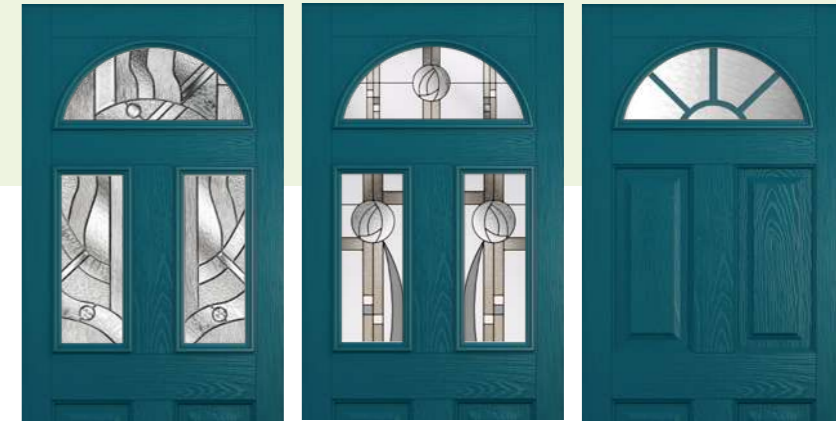

Abstract

Caledonian Rose (handed)

CGB - F